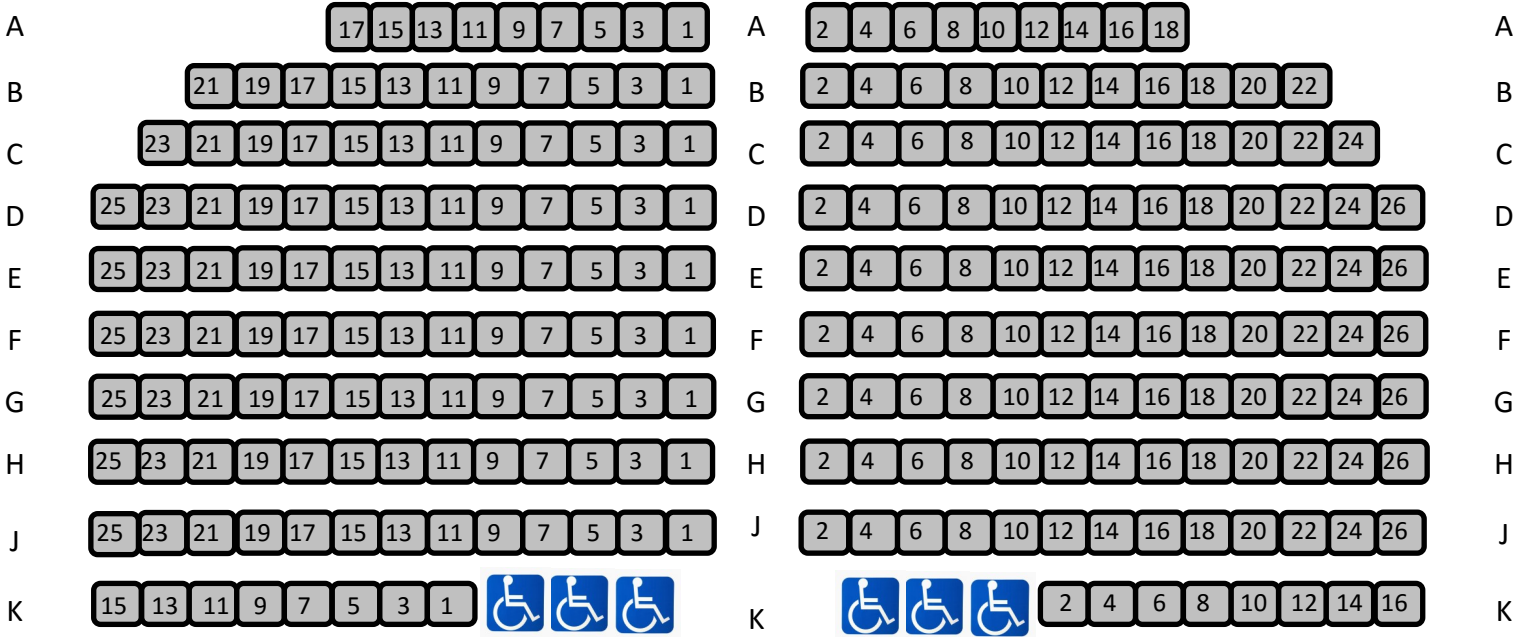

STAGE

LOWER LEVEL

UPPER LEVEL

KINZER PERFORMING ARTS CENTER
TONKAWA, OK

CAPACITY	
118 Lower Level	118 Lower Level
168 Upper Level	168 Upper Level
236 Lower Level	
336 Upper Level	
572 Total	