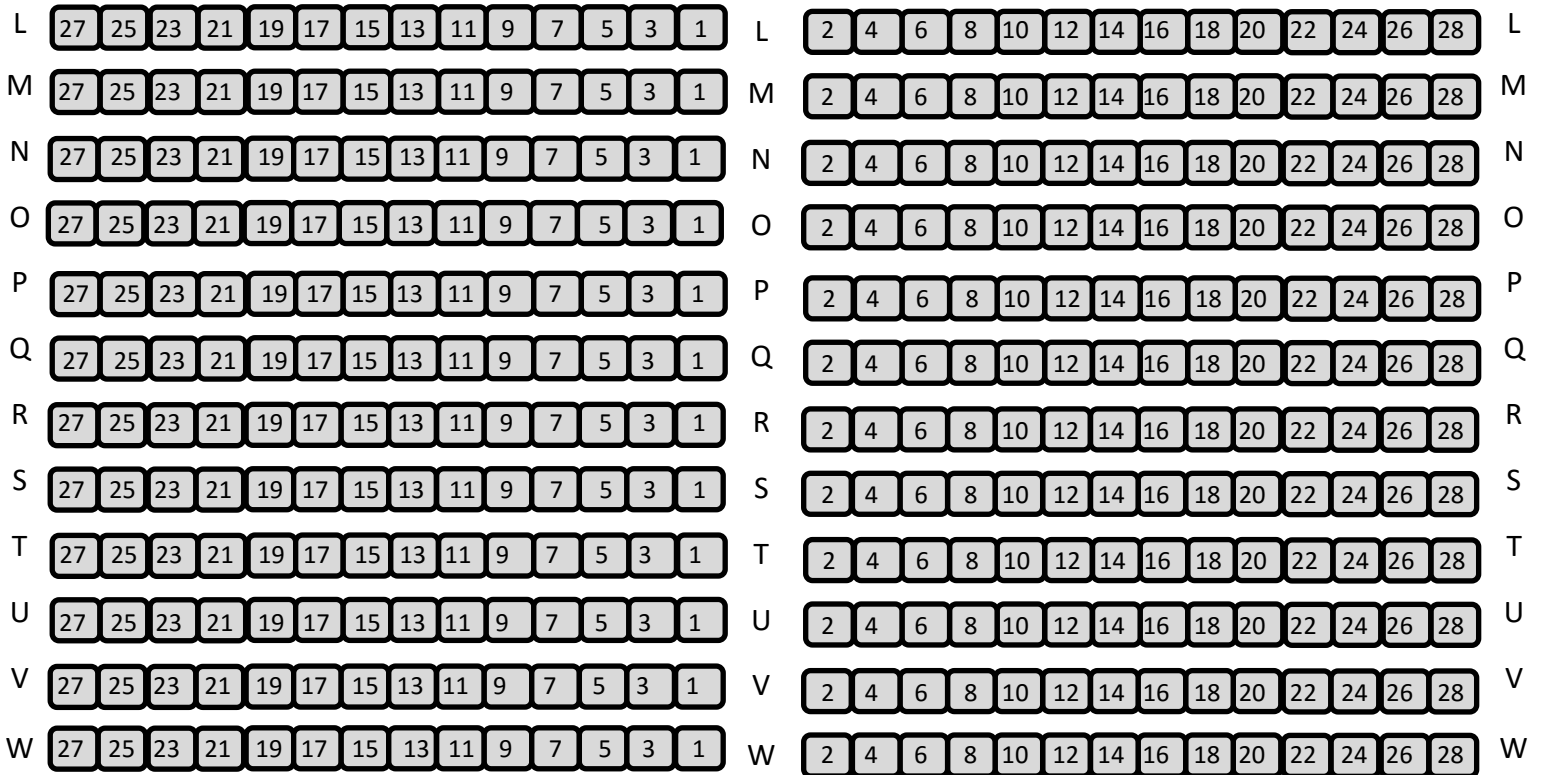

STAGE

LOWER LEVEL

UPPER LEVEL

KINZER PERFORMING ARTS CENTER
TONKAWA, OK

CAPACITY	
118 Lower Level	118 Lower Level
168 Upper Level	168 Upper Level
236 Lower Level	
336 Upper Level	
572 Total	