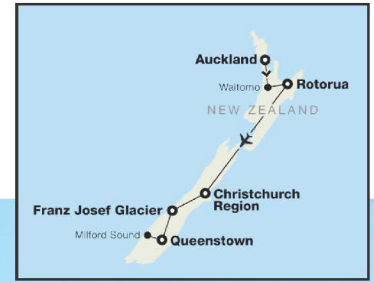

NORTHERN
Oklahoma College
TONKAWA | ENID | STILLWATER

STUDY ABROAD
GLOBAL EDUCATION

NEW ZEALAND

UNTAMED LANDSCAPES

May 30-June 11, 2021

An NOC Global Community Program,
open to students & non-students.
Credits easily transfer to other
universities or colleges.

This island nation is known for its stunningly varied range of natural landscapes; you'll understand why when you cruise through the fjords of Milford Sound or ascend the peaks of the Southern Alps. Amid these spectacular untamed settings, you'll get a taste of the welcoming Kiwi culture.

See Hobbit Homes, Geysers, Majestic Glaciers, Fjords, Maori Villages, Coffee Shops, Beautiful Mountains, Canterbury Museum, Waitomo Glowworm Caves, Gorgeous Lakes, Skyline Gondola Ride and More!

COST Payable through EF Go Ahead Tours.